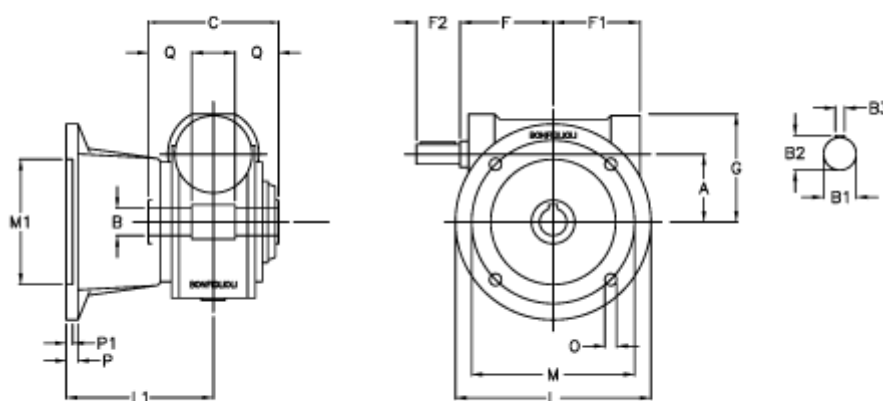

Data Sheet

Article number: 3901049100600

Description: Worm gear with solid input shaft
VF 49FA-100-HS

Measures

a	= 49.5	F1 = 63	P = 12
B	= 25	F2 = 40	P1 = 10
B1	= 16	g = 80	Q = 22.5
B2	= 18.0	L = 125	
B3	= 5	L1 = 115	
C	= 82	m = 90	
Description = VF 49FA-xx-HS		M1 = 70	
F	= 65	O = 10.5	